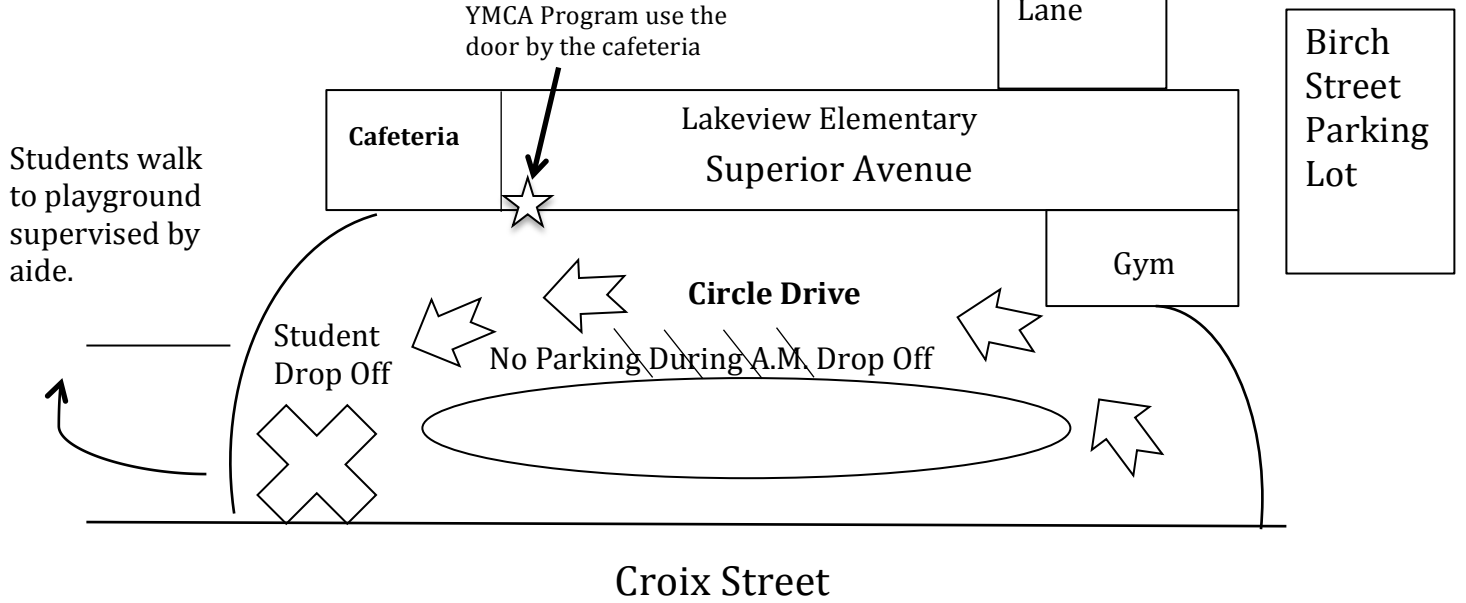

**Lakeview School  
Drop Off and Pick Up Map**

**Hungerford Avenue**

**North  
Playground**

**A.M. (Drop Off)**

\* Lakeview hallways have street names.

**P.M. (Pick Up)**

**Birch Street  
Parking Lot**

Please use this parking lot for pick up of students for afternoon dismissal (3:50 p.m.).

\* Lakeview hallways have street names.