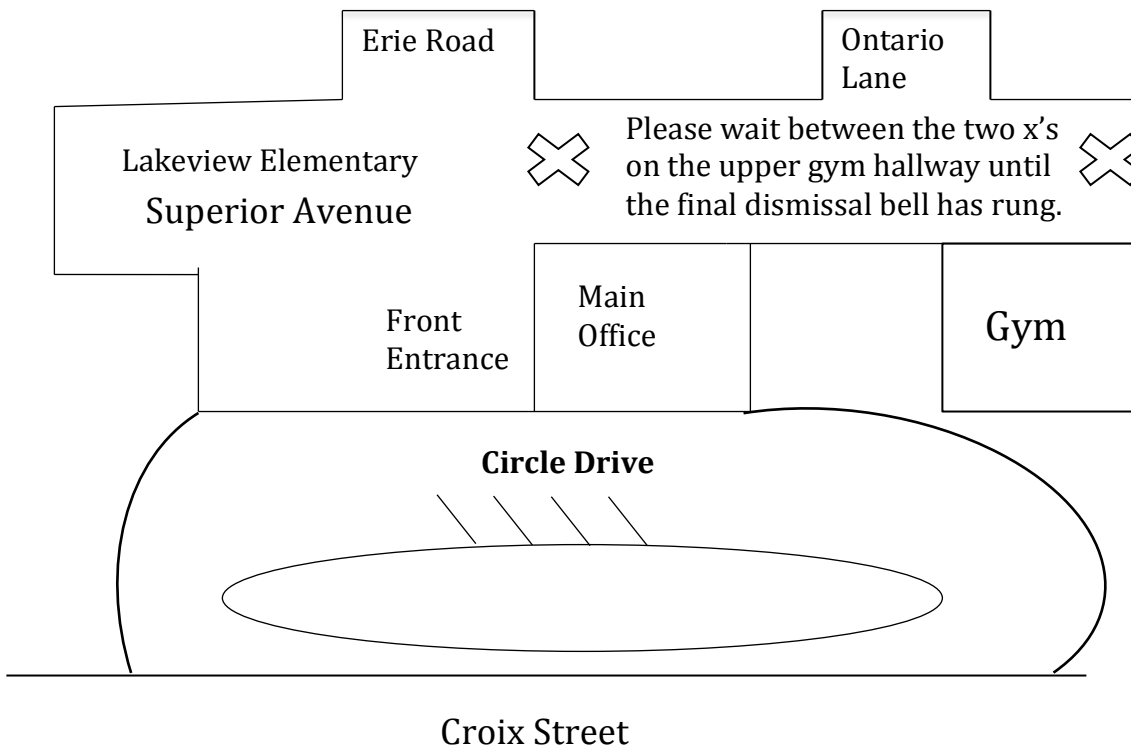

**Lakeview School  
Drop Off and Pick Up Map**

**Hungerford Avenue**

**North  
Playground**

**A.M. (Drop Off)**

\* Lakeview hallways have street names.

**P.M. (Pick Up)**

**Birch Street  
Parking Lot**

Please use this parking lot for pick up of students for afternoon dismissal (3:50 p.m.).

\* Lakeview hallways have street names.