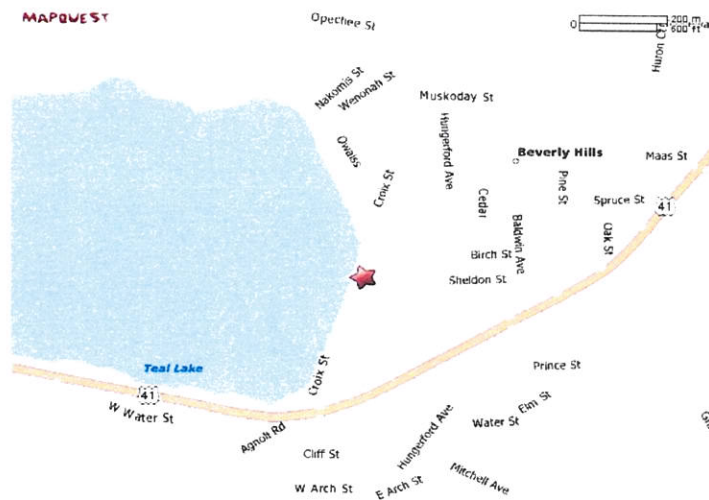

Below is the Negaunee Community Playgroup summer schedule for June through August 2017:

NEGAUNEE Community Playgroup

WHERE: Early On Playgroup Room
Lakeview Elementary School
200 Croix Street
Negaunee, MI 49866
226-5154

WHEN: The following Wednesdays
from 9:30—11:30:

June 7, 21

July 12, 26

August 2, 9

THIS GROUP IS SUBJECT TO CANCELLATION AND/OR DATE CHANGES

No cost!
Snacks are provided!

Below is the MARESA Community Playgroup summer schedule for June through August 2017:

**MARESA Community
Playgroup**

WHERE: Early On Playgroup Room
Marquette-Alger RESA
321 East Ohio Street
Marquette, MI 49855
226-5154

WHEN: The following Tuesdays
from 9:30—11:30:

June 6, 20

July 11, 25

August 1, 8